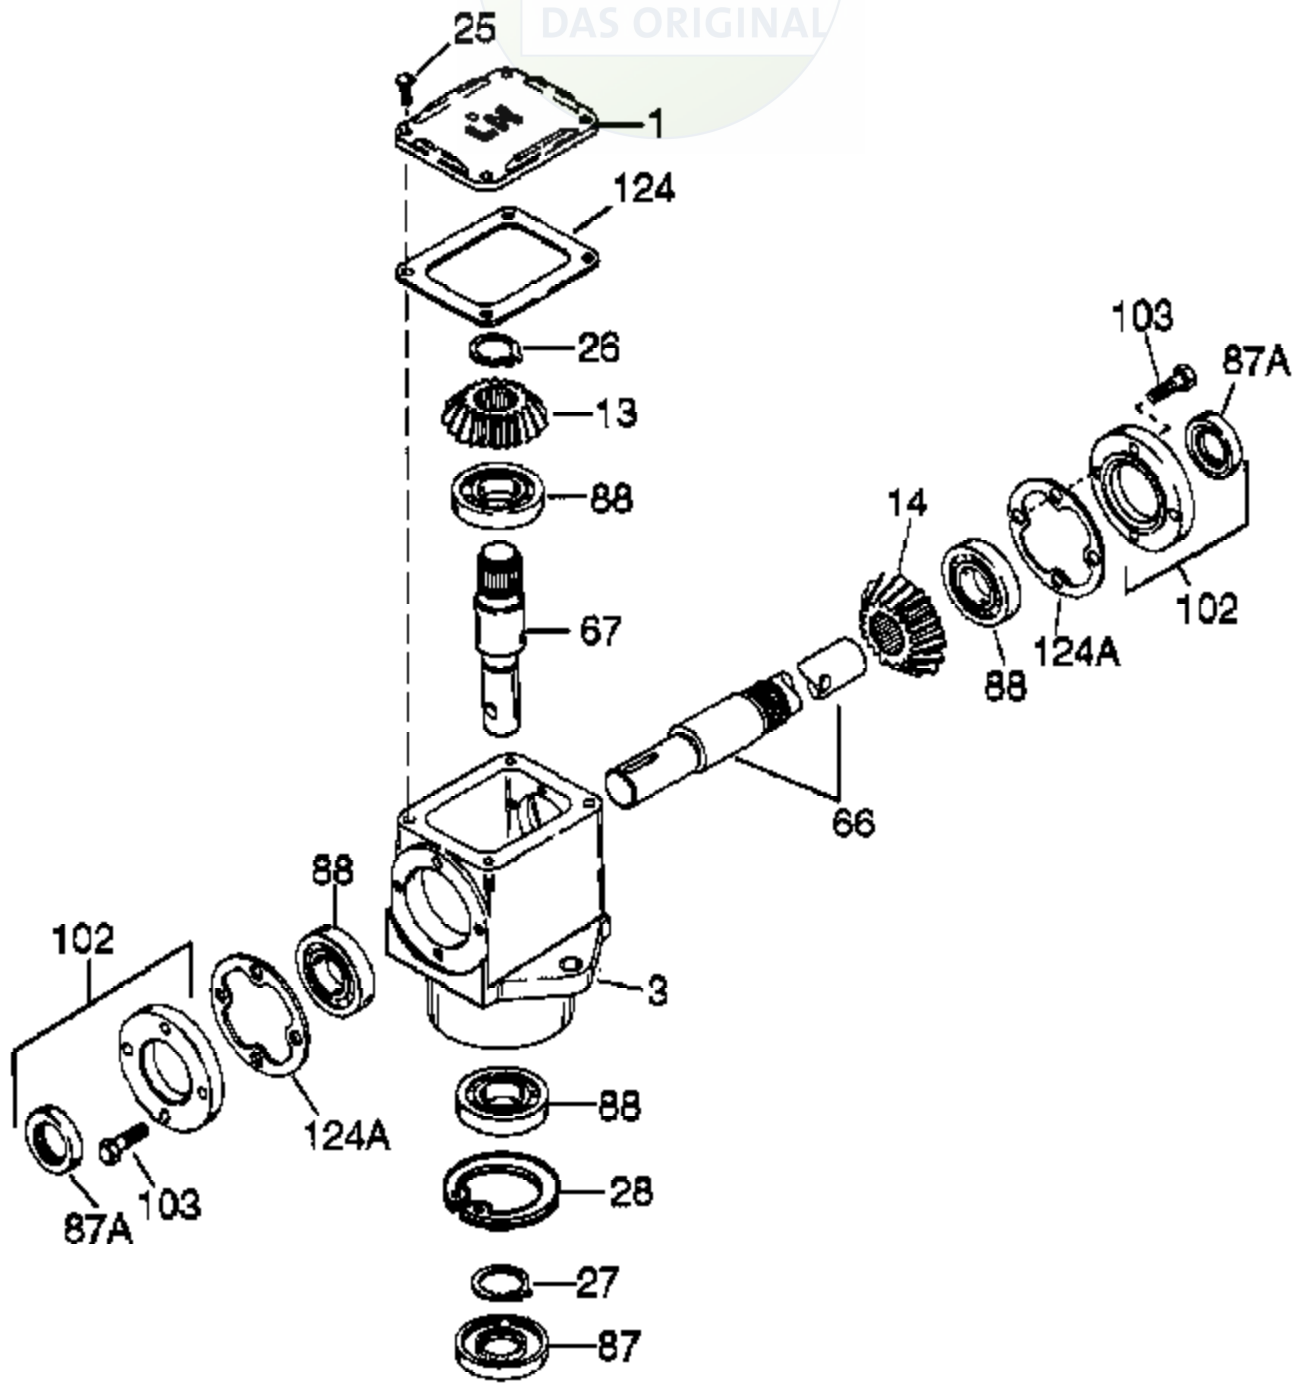

# JOIST

SICHER IST DAS:  
DAS ORIGINAL

Ref #	Part Number	Qty	Description
1	772035		Cover
3	770047A		"T" Drive Housing
13	778046		Miter Gear
14	778069		Miter Gear
25	792025		Screw, 10-24 x 1/2"
26	788018		Snap Ring
27	788019		Snap Ring
28	792119		Snap Ring
66	776072A		Input Shaft (5-3/4" long)
67	776066		Output Shaft (4-19/32" long)
87	788029		Oil Seal
87A	788031		Oil Seal
88	780034	RAD-2566-PP1	Ball Bearing 2 of 2
102	786029	Peerless	Retainer Cap & Seal (Incl. 87A & 103)
103	792026		Screw, 1/4-20 x 7/8"
124A	788030B		Cap Gasket
124	788028		Cover Gasket